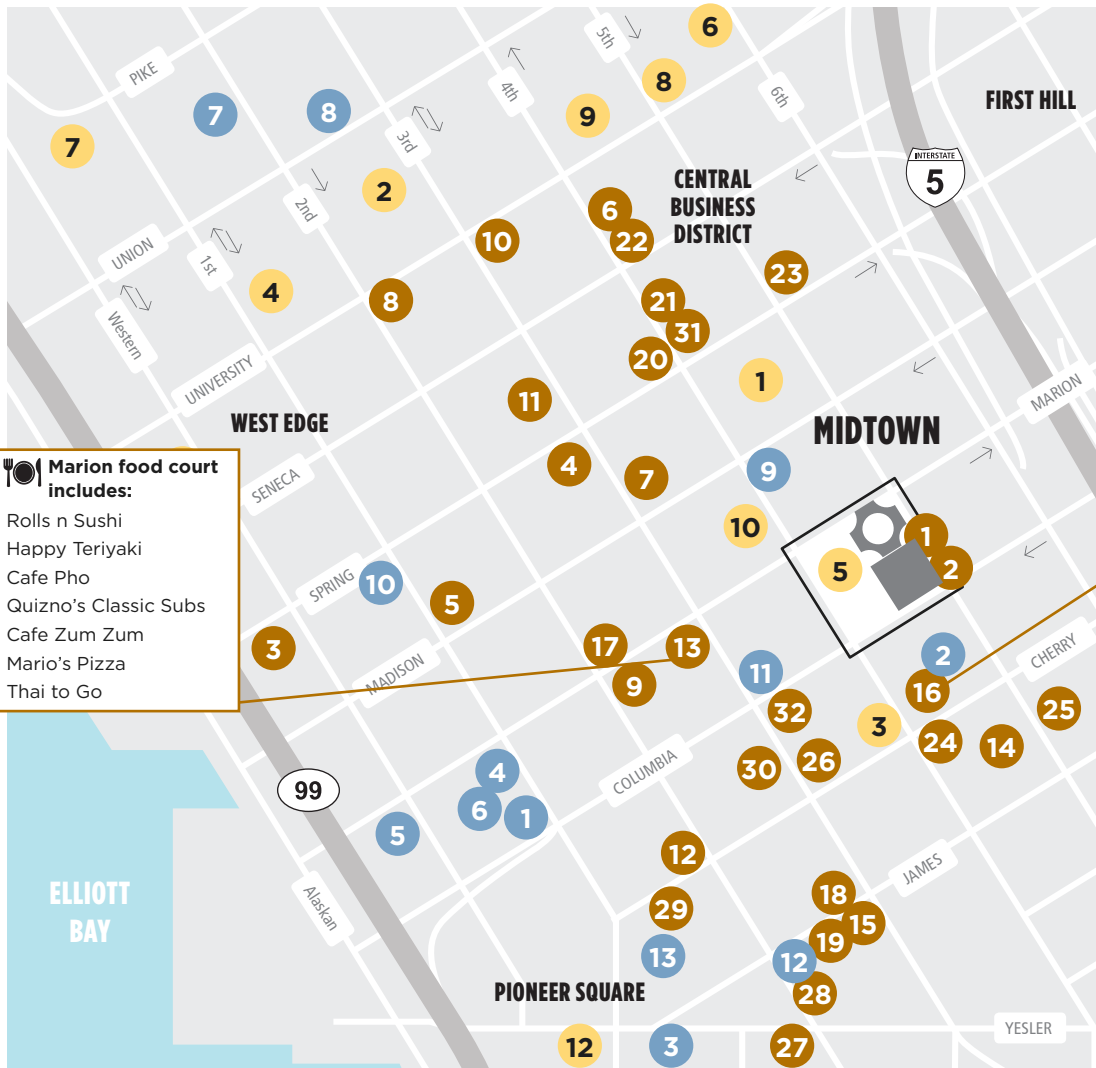

AMENITIES NEARBY

Our Midtown home is the epicenter of Seattle's legal, financial, creative and technology workforces.

Marion food court includes:

- Rolls n Sushi
- Happy Teriyaki
- Cafe Pho
- Quizno's Classic Subs
- Cafe Zum Zum
- Mario's Pizza
- Thai to Go

Columbia Center food court includes:

- Jimmy Johns
- Pappazi Pizza
- Prioshky Prioshky
- Gyro Express
- Market Fresh
- The Juicy Café
- Sky View Café
- Moghul Express
- Starbucks
- City Soups
- Ray's Deli

FOOD & DRINKS

- | | |
|----------------------------------|----------------------------|
| 1 Perq Coffee | 18 Hole in the Wall BBQ |
| 2 Fine Dining Restaurant | 19 Café Bengodi |
| 3 Nijo Sushi | 20 Sazerac |
| 4 Specialty's Cafe & Bakery | 21 Trace |
| 5 BOKA Restaurant & Bar | 22 Shuckers |
| 6 Belle Epicurean | 23 Tulio |
| 7 Mel's Market | 24 Einstein Bros. Bagels |
| 8 The Brooklyn | 25 Unicore Crepes |
| 9 Metropolitan Grill | 26 Juno |
| 10 Purple Café & Wine Bar | 27 Tat's Delicatessen |
| 11 Potbelly | 28 Sprout |
| 12 Bakeman's Restaurant | 29 Cherry St Coffee |
| 13 Marion food court 🍴🍷 | 30 Pegasus Coffee |
| 14 City Grind Coffee | 31 The Lodge Sports Grille |
| 15 Il Corvo Pasta | 32 Top Pot Doughnuts |
| 16 Columbia Center food court 🍴🍷 | |
| 17 Homegrown | |

SHOPPING & NIGHTLIFE

- 1 Fado Irish Pub
- 2 Columbia Center Tower Club
- 3 Trinity
- 4 Contour
- 5 The Forge
- 6 Owl & Thistle
- 7 City Target
- 8 Triple Door
- 9 Bartell Drug
- 10 The North Face
- 11 Rite Aid
- 12 Collins Pub
- 13 Doc Maynard's