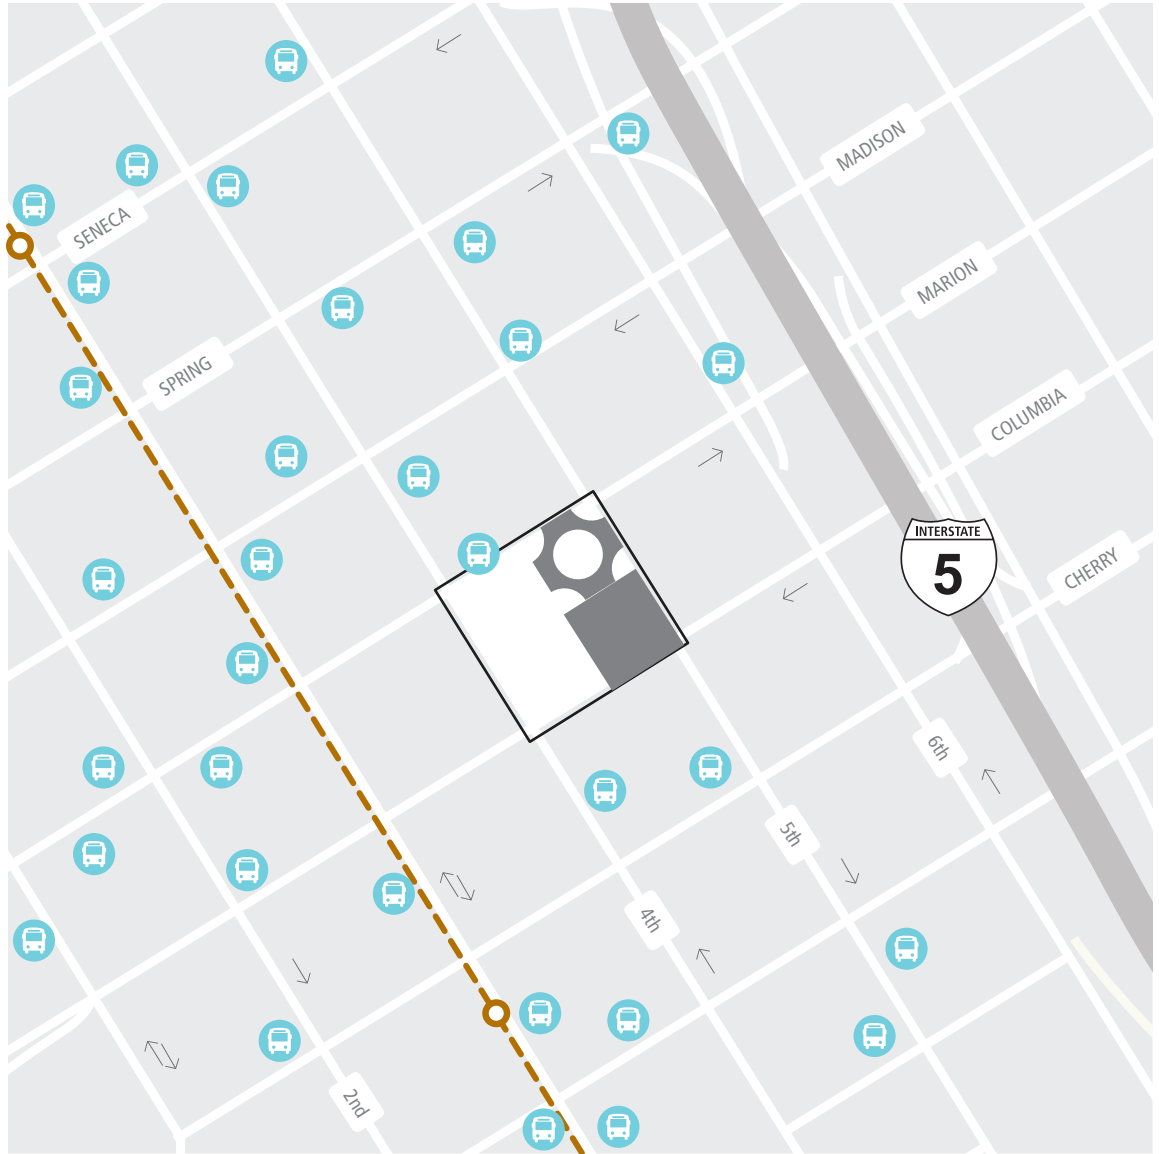

TRANSIT

The Mark's midtown location puts it at the center of unlimited transit options.

---○--- TRANSIT TUNNEL BUS STOP

87

bus routes within 5 minutes

32

parking options nearby

4

minutes to transit tunnel

7

minutes to ferry & water taxi