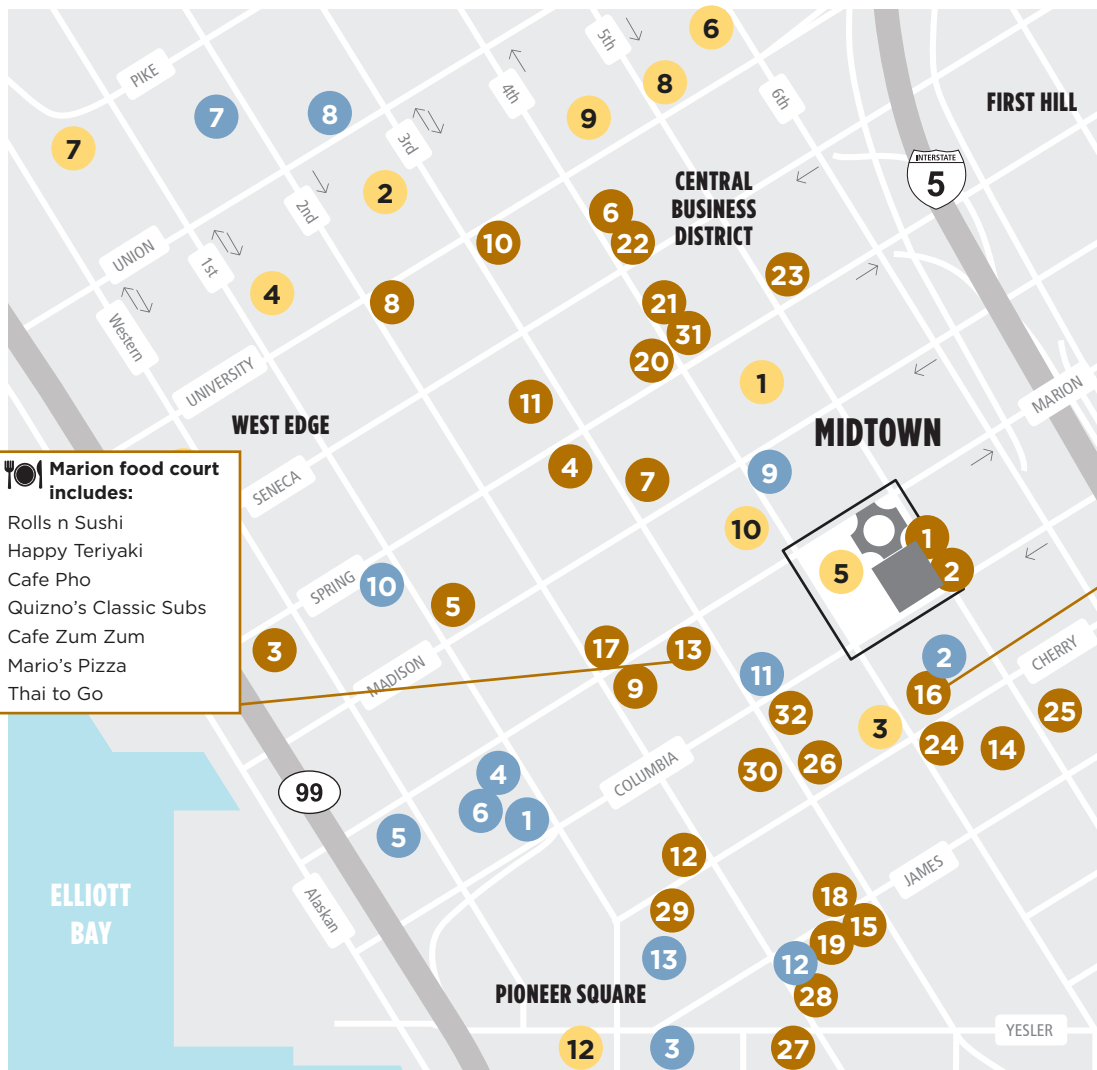

AMENITIES NEARBY

Our Midtown home is the epicenter of Seattle's legal, financial, creative and technology workforces.

Marion food court includes:

- Rolls n Sushi
- Happy Teriyaki
- Cafe Pho
- Quizno's Classic Subs
- Cafe Zum Zum
- Mario's Pizza
- Thai to Go

Columbia Center food court includes:

- Jimmy Johns
- Pappazi Pizza
- Prioshky Prioshky
- Gyro Express
- Market Fresh
- The Juicy Café
- Sky View Café
- Moghul Express
- Starbucks
- City Soups
- Ray's Deli

FOOD & DRINKS

- | | |
|----------------------------------|----------------------------|
| 1 Perq Coffee | 18 Hole in the Wall BBQ |
| 2 Fine Dining Restaurant | 19 Café Bengodi |
| 3 Nijo Sushi | 20 Sazerac |
| 4 Specialty's Cafe & Bakery | 21 Trace |
| 5 BOKA Restaurant & Bar | 22 Shuckers |
| 6 Belle Epicurean | 23 Tulio |
| 7 Mel's Market | 24 Einstein Bros. Bagels |
| 8 The Brooklyn | 25 Unicore Crepes |
| 9 Metropolitan Grill | 26 Juno |
| 10 Purple Café & Wine Bar | 27 Tat's Delicatessen |
| 11 Potbelly | 28 Sprout |
| 12 Bakeman's Restaurant | 29 Cherry St Coffee |
| 13 Marion food court 🍴🍷 | 30 Pegasus Coffee |
| 14 City Grind Coffee | 31 The Lodge Sports Grille |
| 15 Il Corvo Pasta | 32 Top Pot Doughnuts |
| 16 Columbia Center food court 🍴🍷 | |
| 17 Homegrown | |

SHOPPING & NIGHTLIFE

- 1 Fado Irish Pub
- 2 Columbia Center Tower Club
- 3 Trinity
- 4 Contour
- 5 The Forge
- 6 Owl & Thistle
- 7 City Target
- 8 Triple Door
- 9 Bartell Drug
- 10 The North Face
- 11 Rite Aid
- 12 Collins Pub
- 13 Doc Maynard's